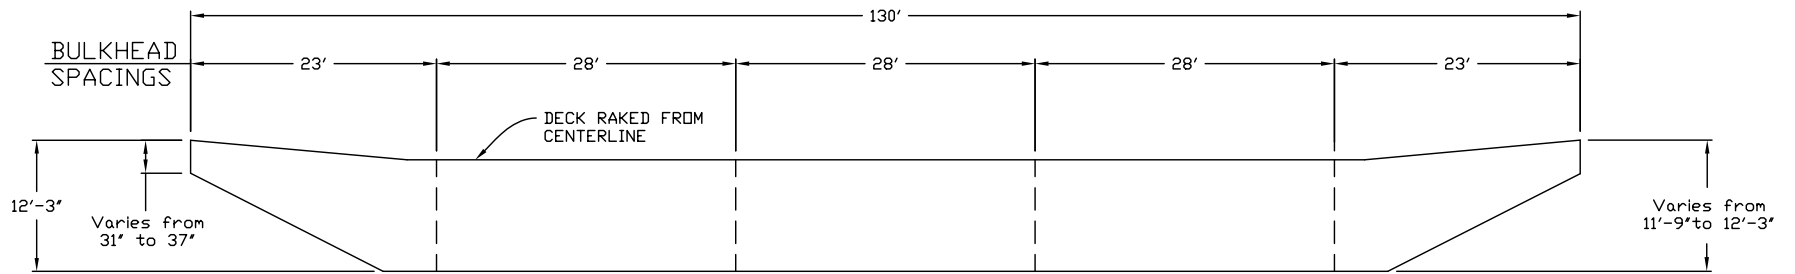

CSM 25 - Deck Plan

CSM 25 - Elevation View

LEGEND

- - Hatch
- - Bitt
- ▭ - 30' Cleat

| | |
|---|------------------|
|  CS MARINE CONSTRUCTORS, INC. | |
| TITLE CSM 25 - FLAT BARGE | DATE 03/16/09 |