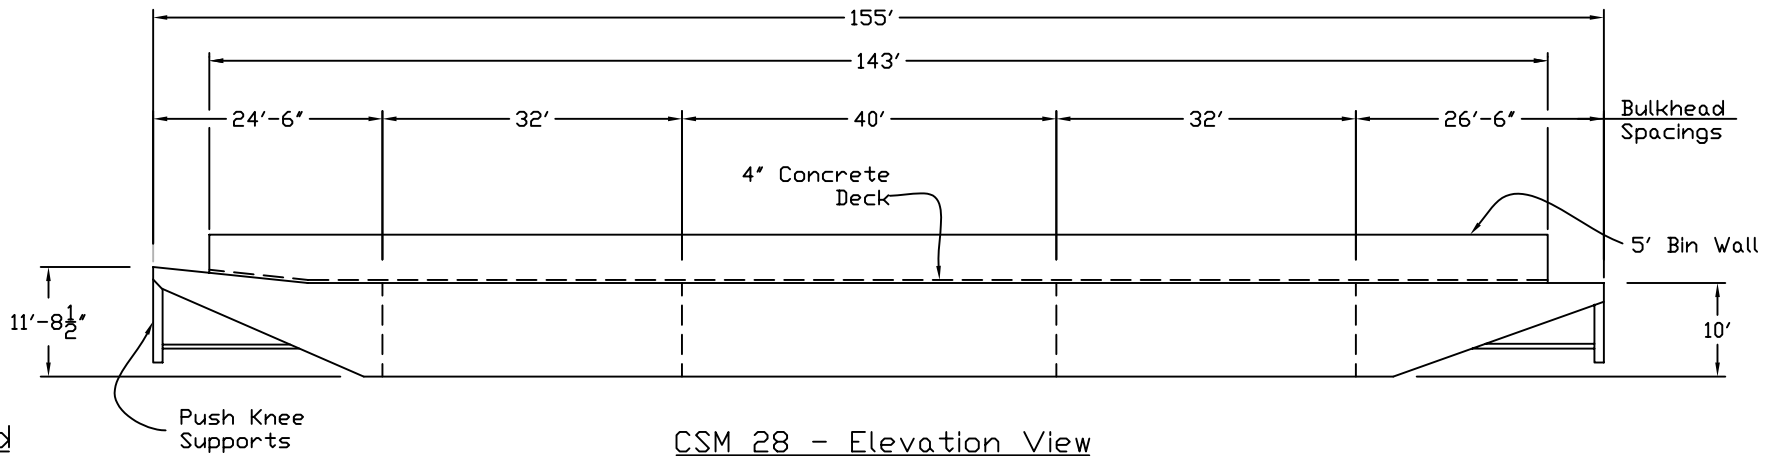

CSM 28 - Deck Plan

Bin Wall  
(3 Sides)

CSM 28 - Elevation View

Legend

- - Cleat
- ⊙ - Hatch
- ◆ - Bitt

 <b>CS MARINE CONSTRUCTORS, INC.</b>	
TITLE <b>CSM 28 - FLAT BARGE</b>	DATE <b>03/16/09</b>