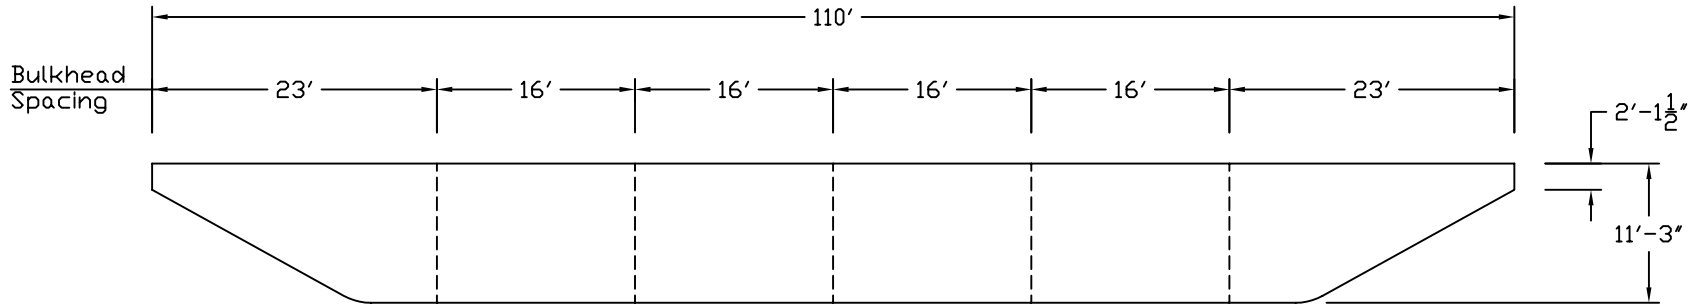

CSM 35 - Deck Plan

CSM 35 - Elevation View

LEGEND

-  - Cleat
-  - Hatch
-  - BITT

|   |                  |
|---|------------------|
|  <b>CS MARINE<br/>CONSTRUCTORS, INC.</b> |                  |
| TITLE<br>CSM 35 - FLAT BARGE  | DATE<br>03/16/09 |